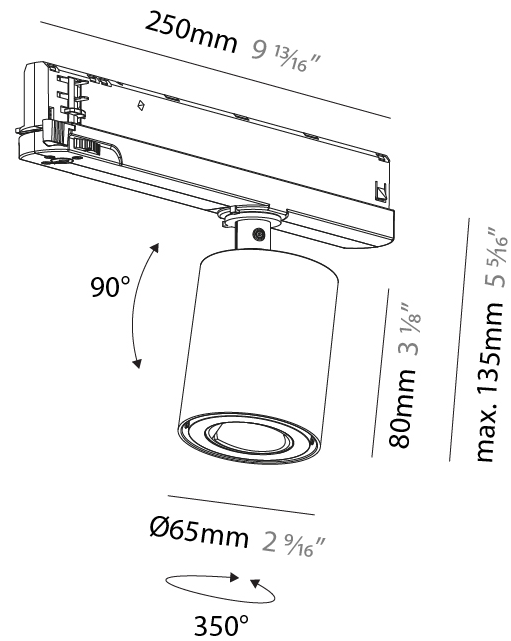

1. To build a product code in our configurator select the specify button on the base model # product page
2. To build a manual product code on this datasheet choose from the options listed below in blue font and add the suffix to the base model #

GENERAL

Series: Oiko Pro
Subseries: Oiko Pro In Wallwash
Brand: Prolight
Division: Architectural
Mounting Type: Track
Mounting Location: Ceiling
Subcategory: Wallwash

PHYSICAL

Shape: Cylinder
Diameter (mm): 65
Diameter (in): 2 9/16
Length (mm): 250
Length (in): 9 13/16
Height (mm): 80
Height (in): 3 1/8
Light Distribution: Adjustable / Direct

Fixture Finish: SSR / BKV / CWI / CRY / HAB / UFT / ITA / RUA / FTG / MYG / LOD / PUS / FRO / FUP / KIA / POP / BLS / SPG / MEY / GOH / GUM / CHC / COM / ABZ / JAG / OBR / MOS / ROR

Holder Finish: WHI / BLK
Fixture Material: Aluminum

ELECTRICAL

Lamp Type: LED
Input Wattage (W): 19
Total Output Wattage (W): 17.3
Dimming: Non-Dimmable / 0-10V Dimming
Driver Included: Yes
Driver Location: Integrated
Driver Type: Constant Current - 120Vac
Driver Class: Class 2
Input Voltage (V): 120

LED

Number of LEDs: 1
Color Temperature (°K): 2700 / 3000 / 3500 / 4000
Max. Delivered Lumen (lm): 1516 / 1632 / 1690 / 1724
Nominal Lumen (lm): 1905 / 2050 / 2123 / 2166
CRI: >90 CRI
Lamp Life (hrs): 50000

OPTICAL

RATINGS AND CERTIFICATIONS

Certified By: CSA Certified to UL and CSA Standards
IP rating: IP20