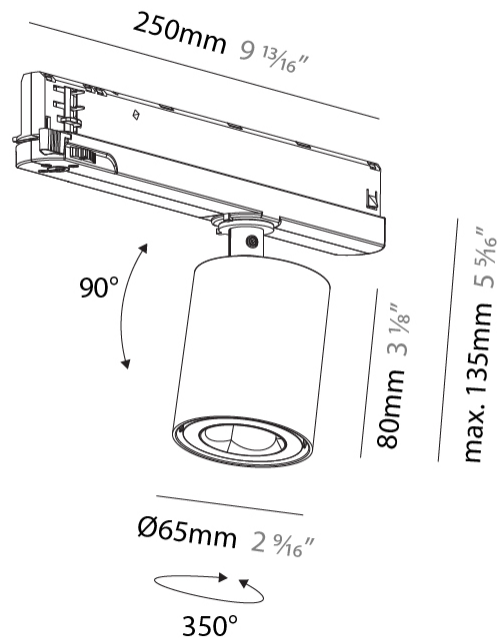

1. To build a product code in our configurator select the specify button on the base model # product page
2. To build a manual product code on this datasheet choose from the options listed below in blue font and add the suffix to the base model #

GENERAL

Series: Oiko Pro
Subseries: Oiko Pro In
Brand: Prolicht
Division: Architectural
Mounting Type: Track
Mounting Location: Ceiling
Subcategory: Spots

PHYSICAL

Shape: Cylinder
Diameter (mm): 65
Diameter (in): 2 ⁹/₁₆
Length (mm): 250
Length (in): 9 ¹³/₁₆
Height (mm): 80
Height (in): 3 ¹/₈
Max. Overall Height (mm): 135
Max. Overall Height (in): 5 ⁵/₁₆
Light Distribution: Adjustable / Direct
Fixture Finish: SSR / BKV / CWI / CRY / HAB / UFT / ITA / RUA / FTG / MYG / LOD / PUS / FRO / FUP / KIA / POP / BLS / SPG / MEY / GOH / GUM / CHC / COM / ABZ / JAG / OBR / MOS / ROR
Holder Finish: WHI / BLK
Fixture Material: Aluminum

ELECTRICAL

Lamp Type: LED
Input Wattage (W): 19
Total Output Wattage (W): 17.3
Dimming: Non-Dimmable / 0-10V Dimming
Driver Included: Yes
Driver Location: Integrated
Driver Type: Constant Current - 120Vac
Driver Class: Class 2
Input Voltage (V): 120

LED

Number of LEDs: 1
Color Temperature (°K): 2700 / 3000 / 3500 / 4000
Max. Delivered Lumen (lm): 1547 / 1665 / 1724 / 1759
Nominal Lumen (lm): 1905 / 2050 / 2123 / 2166
CRI: >90 CRI
Lamp Life (hrs): 50000

OPTICAL

Reflector°: 50

RATINGS AND CERTIFICATIONS

Certified By: CSA Certified to UL and CSA Standards
IP rating: IP20