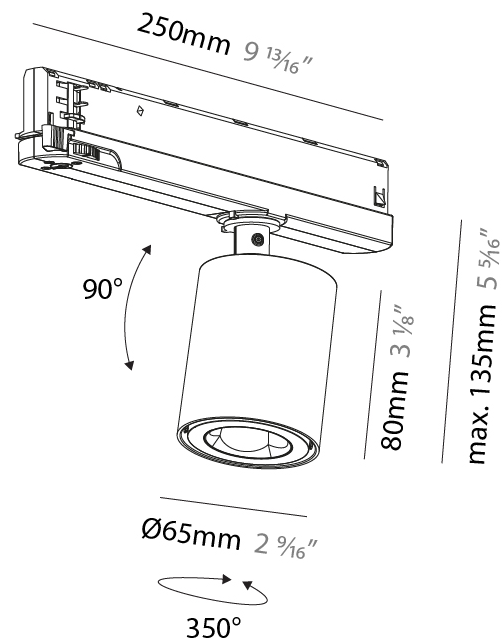

1. To build a product code in our configurator select the specify button on the base model # product page
2. To build a manual product code on this datasheet choose from the options listed below in blue font and add the suffix to the base model #

GENERAL

Series: Oiko Pro
Subseries: Oiko Pro In
Brand: Prolicht
Division: Architectural
Mounting Type: Track
Mounting Location: Ceiling
Subcategory: Spots

PHYSICAL

Shape: Cylinder
Diameter (mm): 65
Diameter (in): 2 ⁹/₁₆
Length (mm): 250
Length (in): 9 ¹³/₁₆
Height (mm): 80
Height (in): 3 ¹/₈
Max. Overall Height (mm): 135
Max. Overall Height (in): 5 ⁵/₁₆
Light Distribution: Adjustable / Direct
Fixture Finish: SSR / BKV / CWI / CRY / HAB / UFT / ITA / RUA / FTG / MYG / LOD / PUS / FRO / FUP / KIA / POP / BLS / SPG / MEY / GOH / GUM / CHC / COM / ABZ / JAG / OBR / MOS / ROR
Holder Finish: WHI / BLK
Fixture Material: Aluminum

ELECTRICAL

Lamp Type: LED
Input Wattage (W): 19
Total Output Wattage (W): 17.3
Dimming: Non-Dimmable / 0-10V Dimming
Driver Included: Yes
Driver Location: Integrated
Driver Type: Constant Current - 120Vac
Driver Class: Class 2
Input Voltage (V): 120

LED

Number of LEDs: 1
Color Temperature (°K): 2700 / 3000 / 3500 / 4000
Max. Delivered Lumen (lm): 1278 / 1377 / 1432 / 1461
Nominal Lumen (lm): 1668 / 1797 / 1869 / 1907
CRI: >90 CRI
Lamp Life (hrs): 50000

OPTICAL

Reflector°: 14

RATINGS AND CERTIFICATIONS

Certified By: CSA Certified to UL and CSA Standards
IP rating: IP20